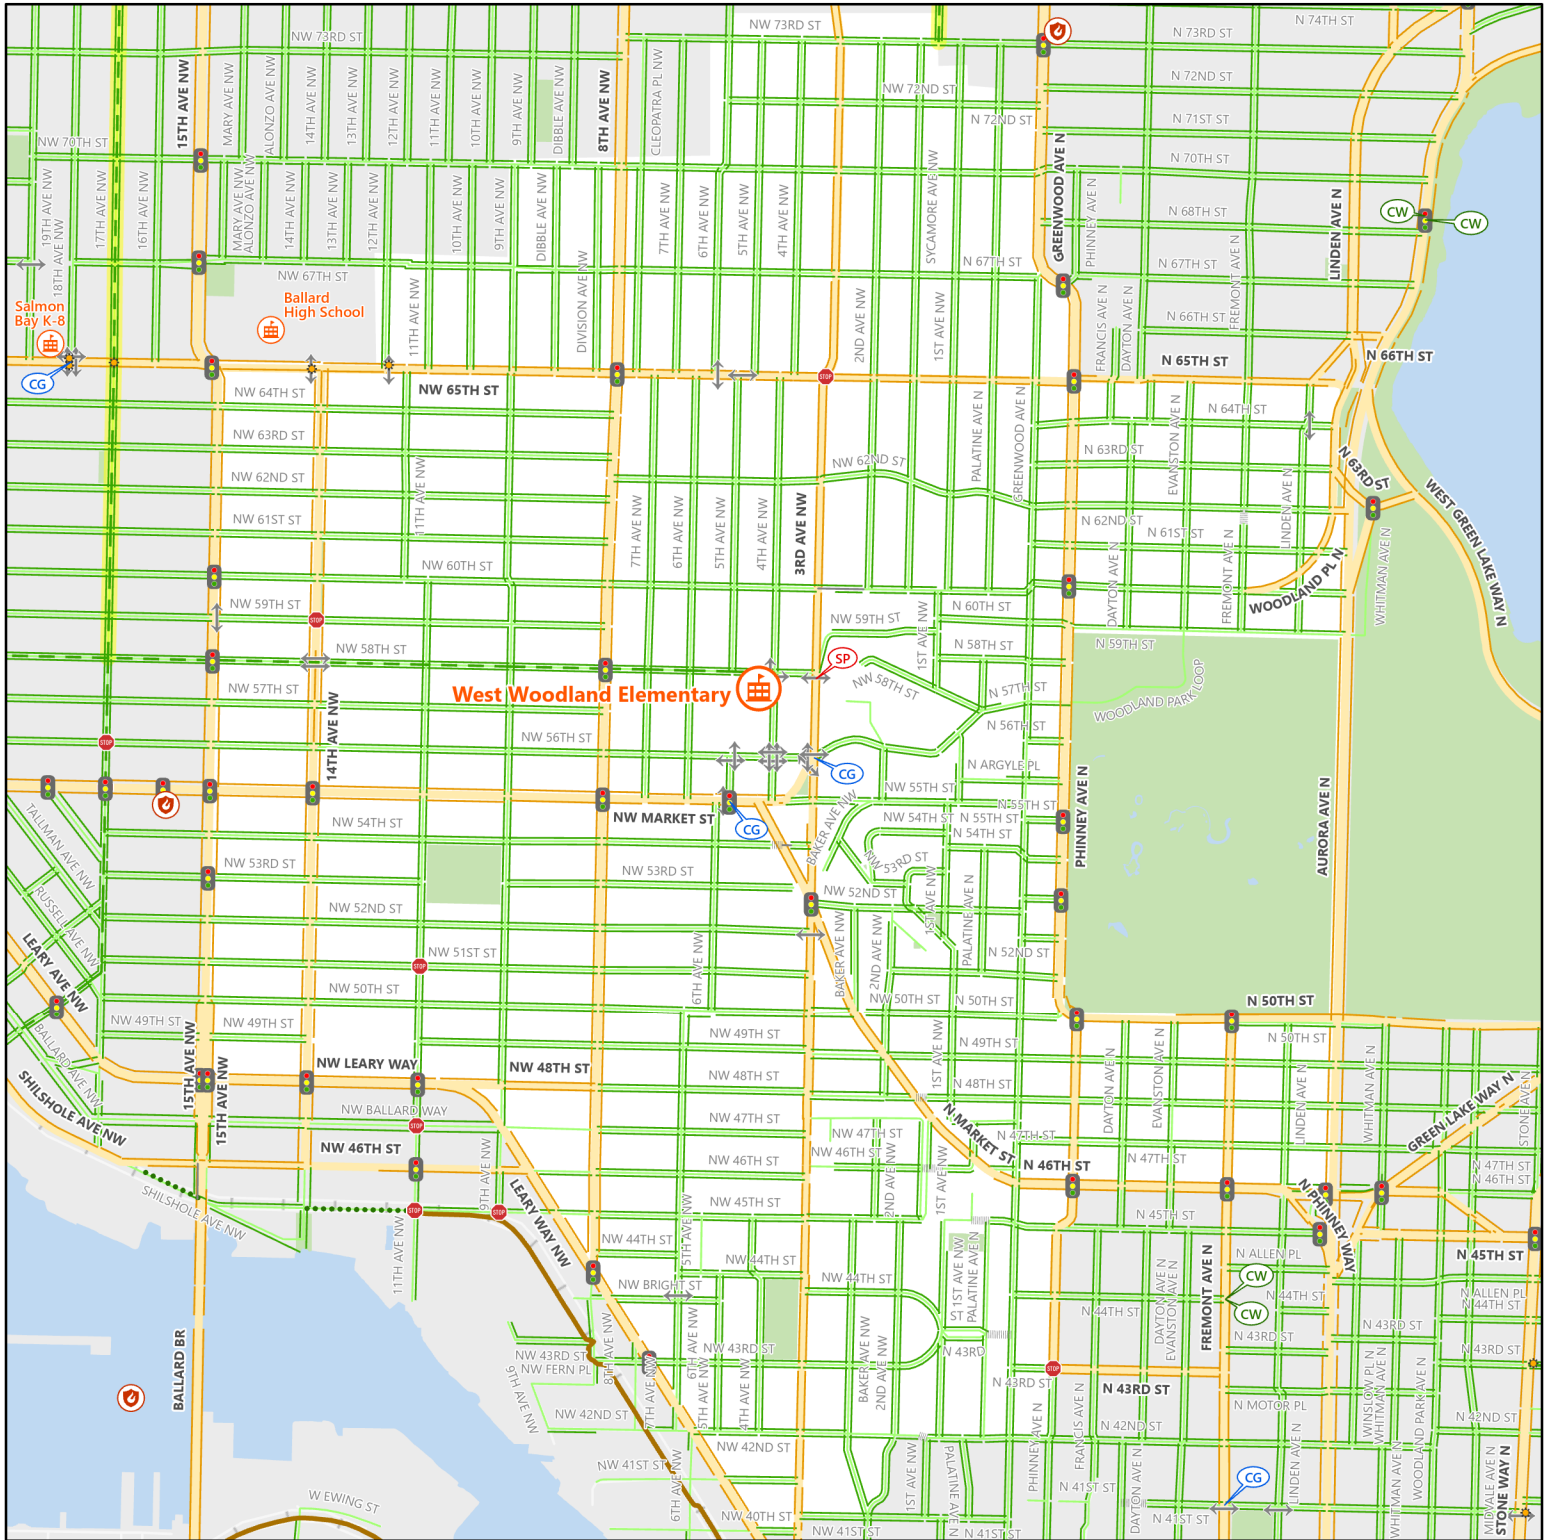

2023-24 Safe Routes to School

West Woodland Elementary

West Woodland Elementary

© 2023 City of Seattle. All rights reserved. Produced by the Seattle Department of Transportation. No warranties of any sort, including accuracy, fitness, or merchantability accompany this product.

Coordinate System: Washington State Plane North, WKID - 2926, Datum - NAD83

Author: Seattle ITD, GIS-CADD